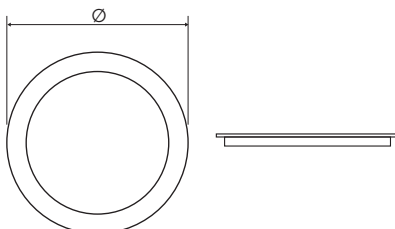

LED Round Panel

- Super slim design of the BELL Arial LED Round Panel makes this range of products ideal for office & educational environments alike
- The complete range covers cut outs ranging from 130mm up to 282mm
- Remote Micro Driver
- Complete range covering sizes 146mm - 300mm
- Flicker Free Driver to ensure safety in public areas
- 0-10V dimming or DALI dimming options available
- Emergency panels with 5 year battery warranty available

Technical Specification	
Construction	Aluminium + PMMA
Driver	BELL
LED Chip	Philips
Input Voltage	220 - 240V
Power Factor	> 0.9
Operating Temp	0°C to +35°C
Standard	CE & UKCA

5 Year Silver Warranty					
Code	W	Description	Lm	Temp	ØxCut Out (mm)
09730	9	Arial Round LED Panel	630		
09695	9	Arial Round LED Panel - Emergency	630	4000K	146x130
09744	9	Arial Round LED Panel - 0-10v Dim	630		
09739	9	Arial Round LED Panel - Dali Dim	630		
09729	12	Arial Round LED Panel	1130		
09696	12	Arial Round LED Panel - Emergency	1130	4000K	170x160
09745	12	Arial Round LED Panel - 0-10v Dim	1130		
09740	12	Arial Round LED Panel - Dali Dim	1130		
09731	15	Arial Round LED Panel	1520		
09697	15	Arial Round LED Panel - Emergency	1520	4000K	190x180
09746	15	Arial Round LED Panel - 0-10v Dim	1520		
09741	15	Arial Round LED Panel - Dali Dim	1520		
09732	18	Arial Round LED Panel	1800		
09698	18	Arial Round LED Panel - Emergency	1800	4000K	225x210
09747	18	Arial Round LED Panel - 0-10v Dim	1800		
09742	18	Arial Round LED Panel - Dali Dim	1800		
09733	24	Arial Round LED Panel	2430		
09699	24	Arial Round LED Panel - Emergency	2430	4000K	300x282
09748	24	Arial Round LED Panel - 0-10v Dim	2430		
09743	24	Arial Round LED Panel - Dali Dim	2430		
08747	-	LED Self Test or Manual Emergency Pack	-	-	-